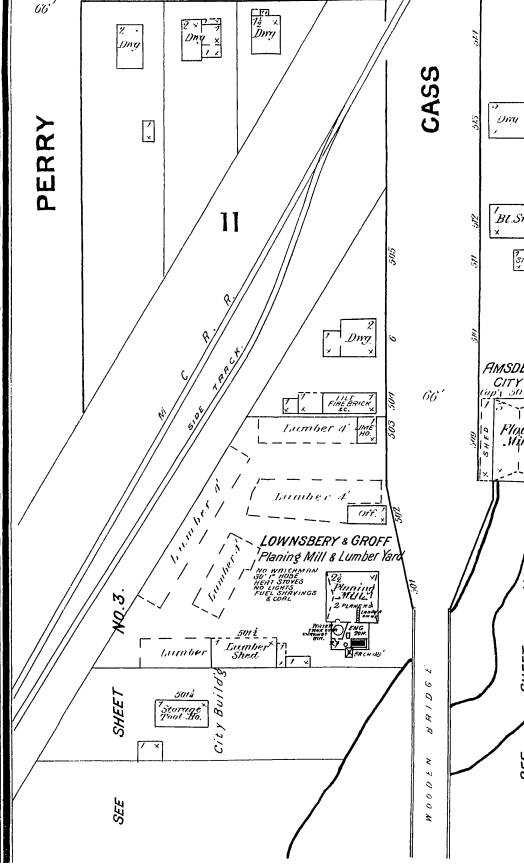

SEP 1888
ALBION
MICH.

Kalamazoo River

GEO. HOWARDS
ICE HO.

Detached 1/2 Mile S.E. of P.O.

No exposure

Vacant

IONIA
DETACHED FROM ABOVE

IONIA
DETACHED FROM ABOVE

CLINTON

EATON

NO. 3.
SEE
SHEET
ASH
SEE

SEE
SHEET
PERRY
SEE

SEE
SHEET
CASS
SEE