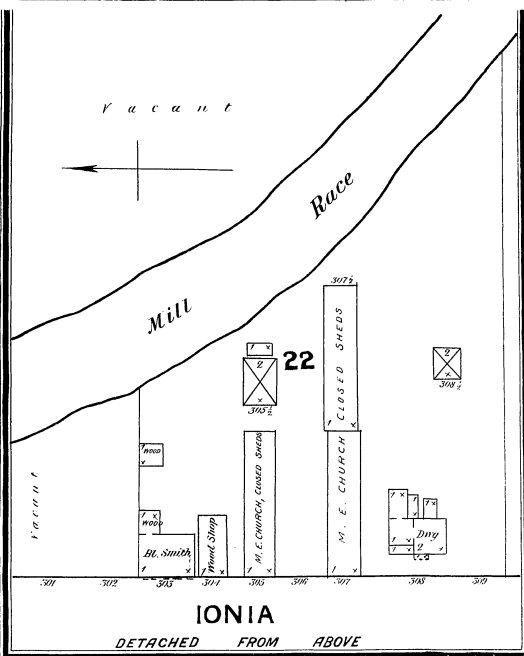

SEP 1888
ALBION
MICH.

Kalamazoo River

GEO. HOWARDS
ICE HO.

Detached 1/2 Mile S.E. of P.O.

No exposure

Vacant

IONIA
DETACHED FROM ABOVE

IONIA
DETACHED FROM ABOVE

CLINTON

EATON

NO. 3.
SEE
SHEET
ASH
SEE

SEE
SHEET
PERRY
SEE

SEE
SHEET
CASS
SEE