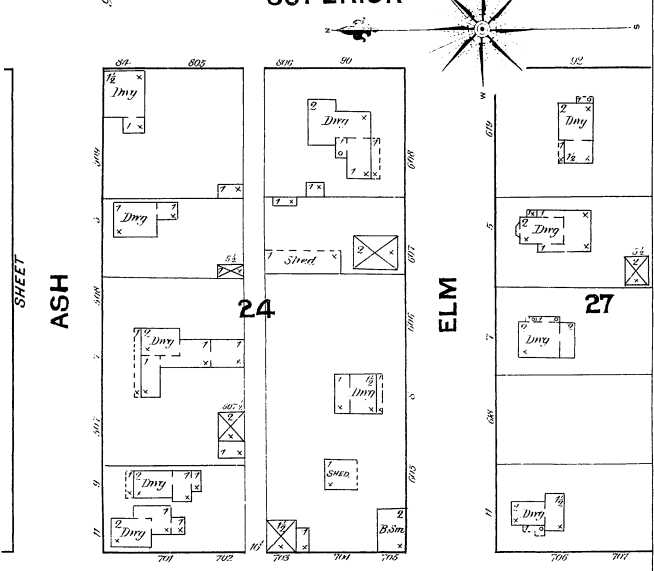

SEP 1888
ALBION
MICH.

Kalamazoo River

GEO. HOWARDS
ICE HO.

Detached 1/2 Mile S.E. of P.O.

No exposure

Vacant

IONIA
DETACHED FROM ABOVE

IONIA
DETACHED FROM ABOVE

CLINTON

EATON

NO. 3.
SEE
SHEET
ASH
SEE

SEE
SHEET
PERRY
SEE

SEE
SHEET
CASS
SEE