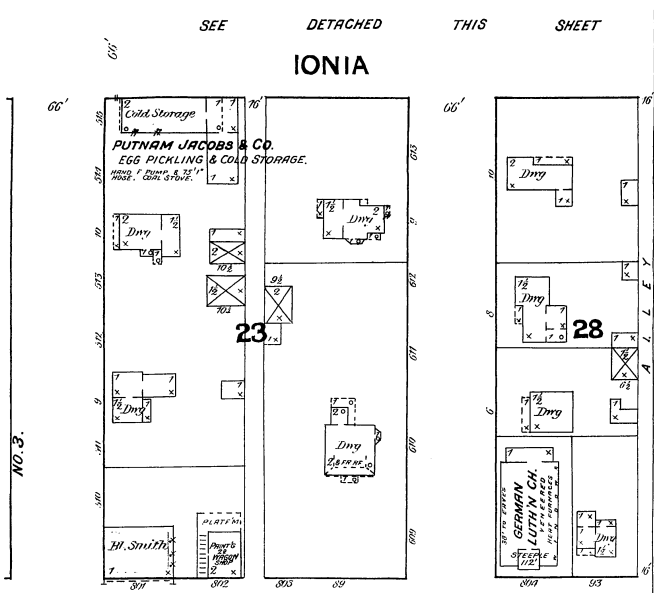

SEP 1888
ALBION
MICH.

Kalamazoo River

GEO. HOWARDS
ICE HO.

Detached 1/2 Mile S.E. of P.O.

No exposure

Vacant

IONIA
DETACHED FROM ABOVE

IONIA
DETACHED FROM ABOVE

CLINTON

EATON

NO. 3.
SEE
SHEET
ASH
SEE

SEE
SHEET
PERRY
SEE

SEE
SHEET
CASS
SEE