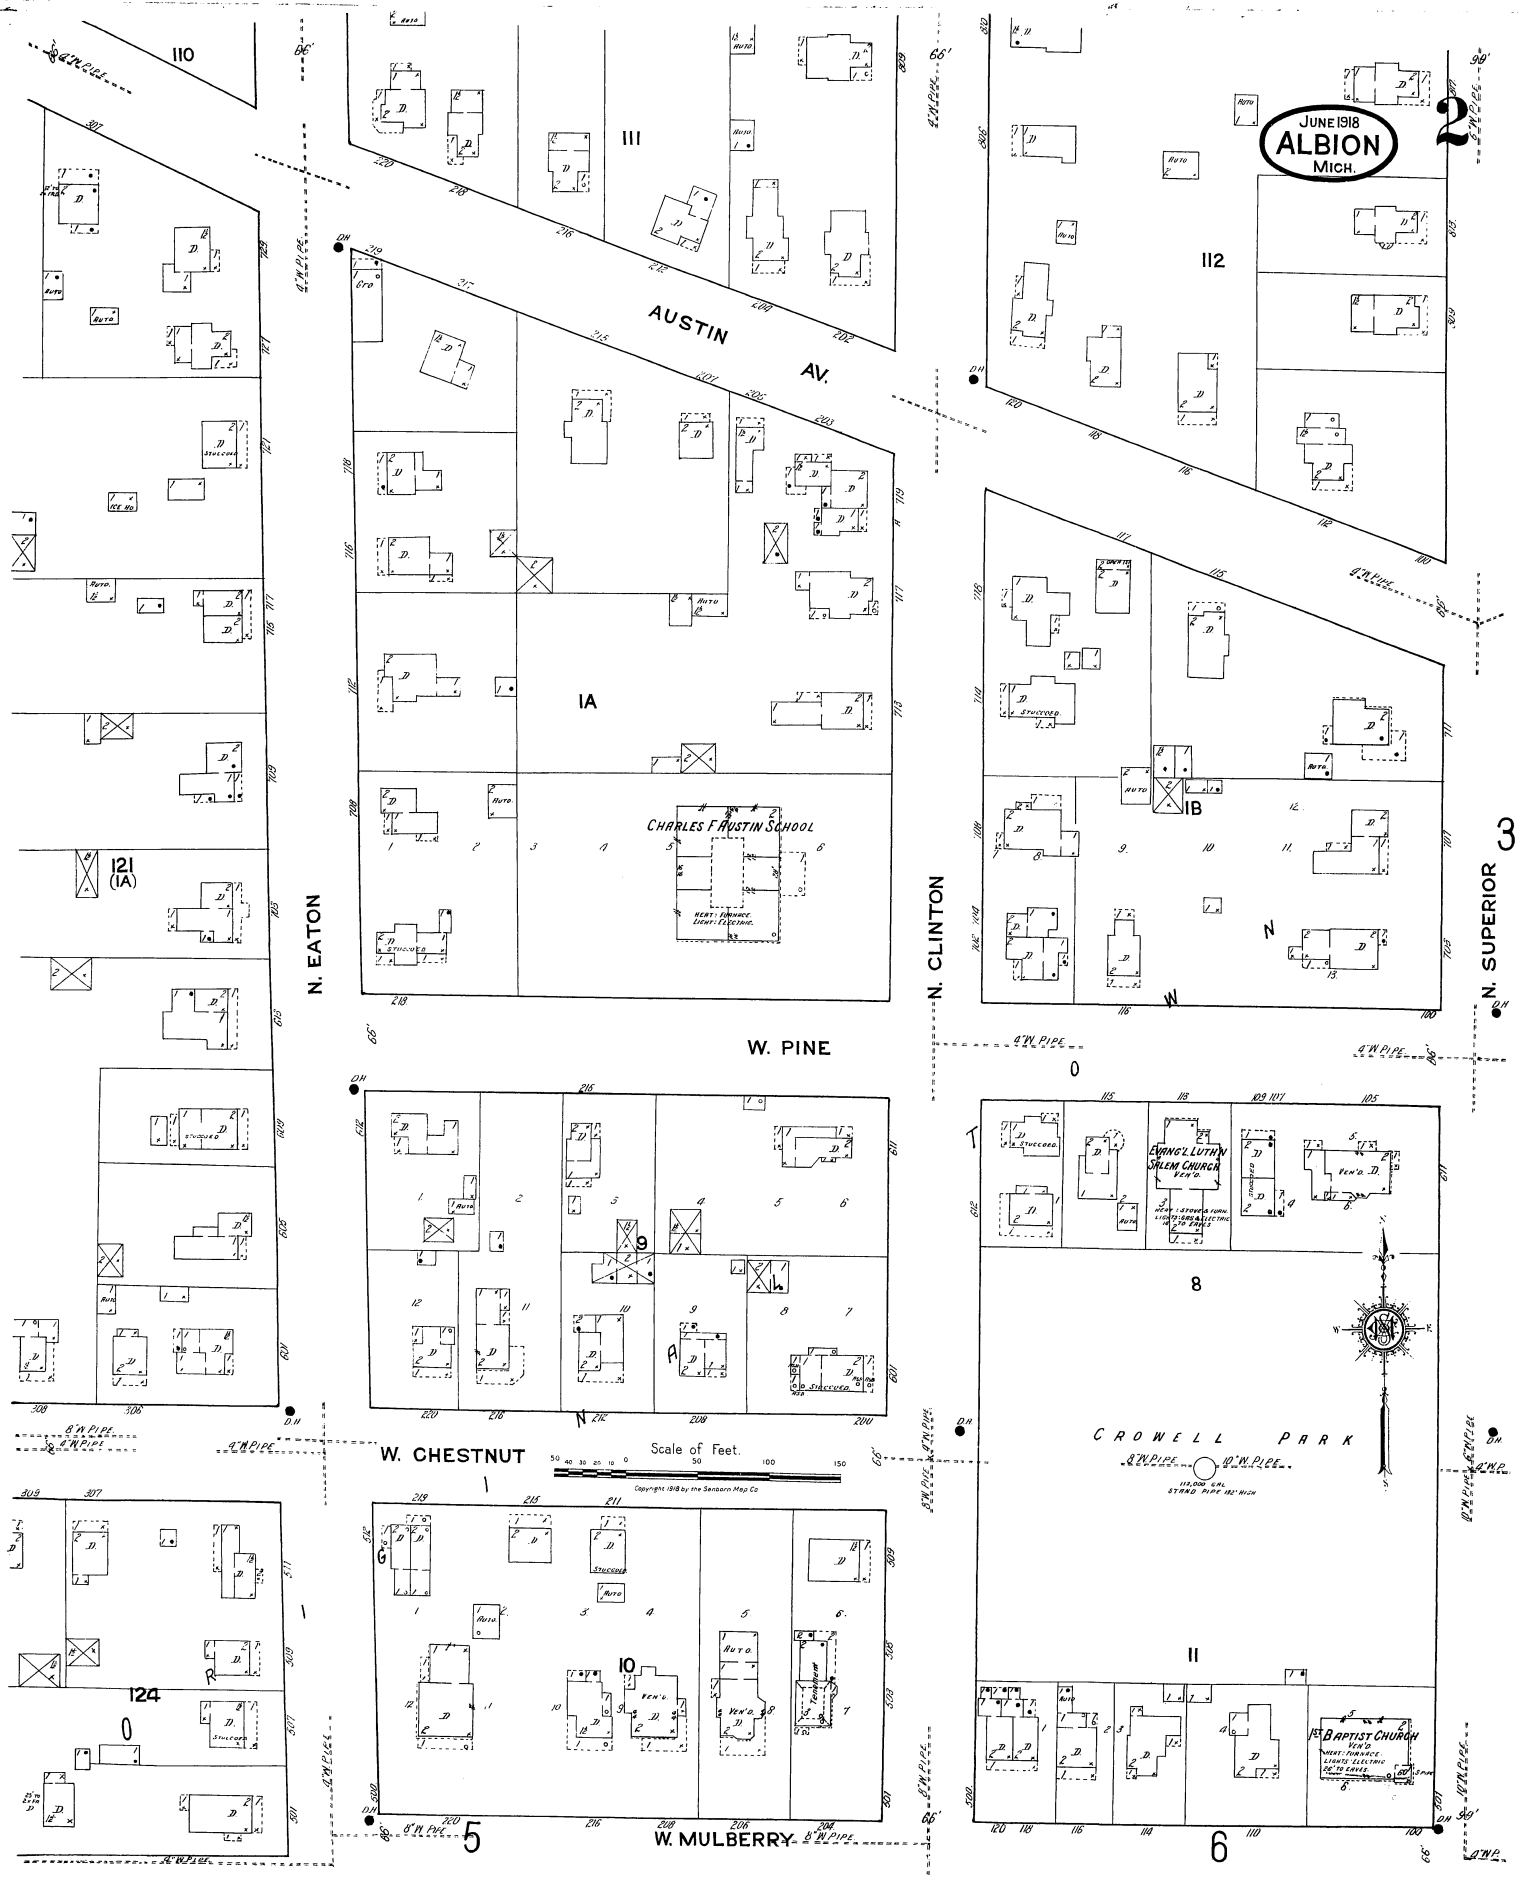

JUNE 1918
ALBION
MICH.

2

AUSTIN AV.

CHARLES F. AUSTIN SCHOOL

EBENEZER LUTHERAN CHURCH

CROWELL PARK

BAPTIST CHURCH

W. PINE

W. CHESTNUT

W. MULBERRY

Scale of Feet

121 (IA)

124

8

II

5

N. CLINTON

N. SUPERIOR

Copyright 1918 by the Seaboard Map Co