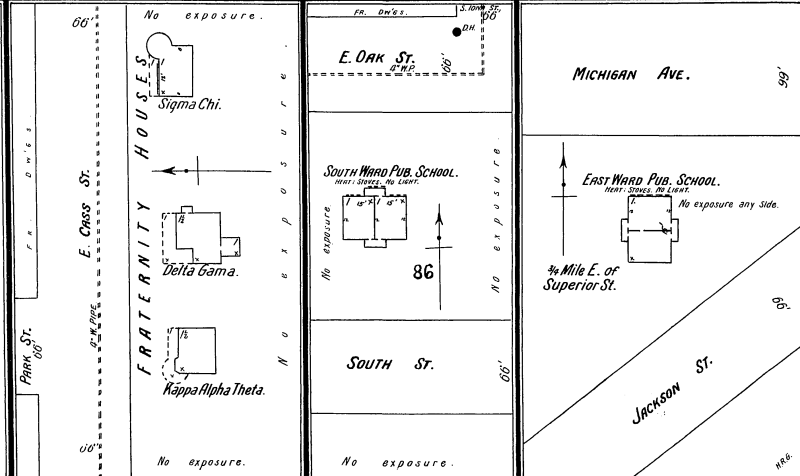

EAST WARD PUB. SCHOOL.
HEAT. STEAM, NO LIGHT.
No exposure any side.
1/4 Mile E. of Superior St.

FRATERNITY HOUSES
Sigma Chi.
Delta Gamma.
Kappa Alpha Theta.